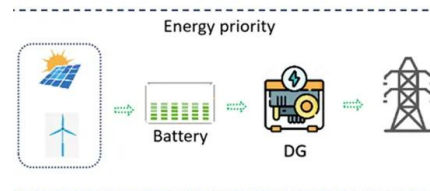

[How to Make Your Own Solar System Model](#)

A solar system model is an effective tool that teachers use to teach about our planet and its environment. The solar system is made of the sun (a star), as well as the planets Mercury, Venus, Earth, Mars, Jupiter, Saturn, Uranus, Neptune, and Pluto, and the celestial bodies that orbit those planets (like moons).