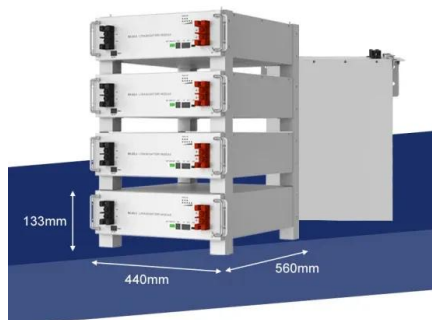

FusionSolar Smart PV Management System Connection User ...

Code scanning: Tap Connect to access the scanning screen, place the QR code or bar code of the solar inverter in the scan frame. The device will be automatically connected after the code ...