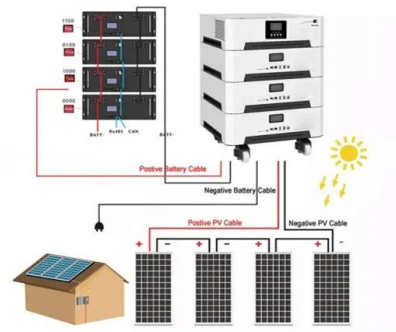

Hydraulic Systems for Solar Power

Organizations that are developing solar photovoltaic (PV) and concentrated solar power (CSP) need top-quality engineering solutions and a rapid response to their needs. Thanks to our ...

Feida Drilling Fd150 Hydraulic DTH Photovoltaic Hole Drilling Rig

The photovoltaic piling can achieve diameters ranging from 150mm to 400mm, while the percussive drilling diameter ranges from 100mm to 350mm. The rig employs a high-torque ...

Heavy Duty Electric, Pneumatic & Hydraulic Saws

Our complete saw line includes pneumatic, electric and hydraulic-powered tools, saw blades and accessories. Heavy-duty saws & saw blades for cutting of steel, stainless steel, Inconel, chrome, Hastelloy, aluminum, iron, ductile iron, ...