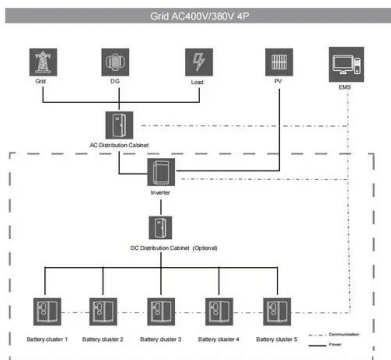

Enterprise Business Server-Lösungen

IBM Power Server kennenlernen IBM Cloud Virtual Server for VPC Entdecken Sie eine entwicklerfreundliche Infrastruktur, mit der Sie moderne Workloads schneller und einfacher ausführen können - mit voreingestellten Instanzprofilen, schneller Bereitstellung und privater Netzwerkkontrolle in einer agilen Public Cloud-Umgebung.