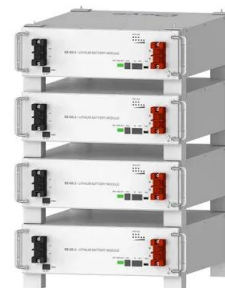

Warranty

ICON EV stands behind every golf cart we sell. Starting in 2023 all-new ICON Golf Carts come standard with a 3-year manufacturer's limited warranty and a 2-year warranty on AGM batteries, or an 8-year warranty on ECO Lithium batteries (3 years full replacement)

Deye Official Store **10 years warranty**

[Golf Cart Lithium Battery Conversion](#)

Matching Voltage Requirements When seeking a lithium golf cart battery conversion, it is critical that the voltage of your device and the battery voltage are well-matched. Although some golf carts operate on 24V or 36V, the standard golf cart requires 48 volts to