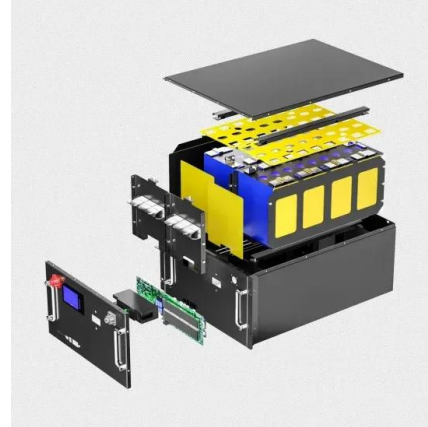

2024 ICON i40

The ICON i40 golf cart is the perfect cart for residential, commercial, and family. It comfortably seats 4 people. 8V Sealed Maintenance-Free AGM Batteries, or an optional upgrade to 51V 105AH Eco Lithium Battery now available! Specs ...

Step-by-Step Guide to Upgrading Your Golf Cart Lithium Battery

Step 1: Research and Select the Right Lithium Battery
1.1 Start by researching different lithium battery options available in the market.
1.2 Consider factors such as battery capacity, voltage, and compatibility with your golf cart model.
1.3 Read customer reviews