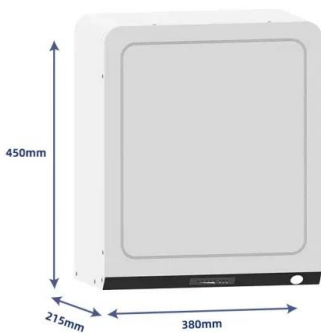

Inspec-Sol Inc

Inspec-Sol Inc - Company in Gaspé, QC - 41 Boul Renard, Gaspé, Québec. Read verified and trustworthy customer reviews for Inspec-Sol Inc or write your own review. Contact Info Categories: é, Companies in Québec Province: City