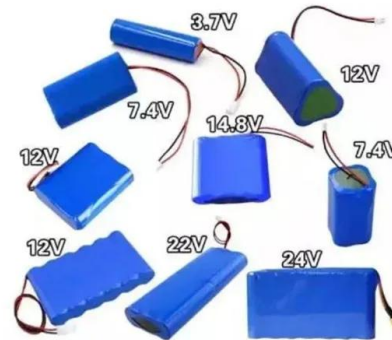

Solar Panel Components: Exploring the Basics of PV Systems

The Solar Panel Components include solar cells, ethylene-vinyl acetate (EVA), back sheet, aluminum frame, junction box, and silicon glue. solar panel. These solar cells ...

[Solar panel mounting systems for metal roofs](#)

Products. Pitched roof: Tiles, fibre cement, etc. VS+ Universal pitched roof system for PV mounting on all roofs; RS 1 Universal clamp for solar modules and middle and end clamps; LC ...

Metal Roof Solar Mounts -Solar Panel Roof Attachments

Mount the PV Disks and the EdgeGrab/standoff assembly to the first row of clamps. Install the first row of modules. Then install the MidGrab/standoff assembly & PV Disk on clamps or brackets. ...