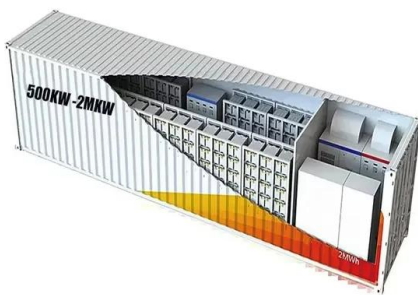

The Brussels Planetarium - Planetarium of the Royal ...

The Planetarium is closed on 24, 25 and 31 December and on 1 January. More information
Prices Tariff formula Price Children, students, seniors, groups (min. 20) EUR6.00 Adults EUR8.00 School groups (per person, one accompanying adult free per 15 students) EUR5.00