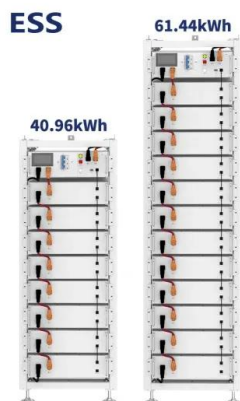

[International Planetarium Society, Inc.](#)

Research Project, September 2020: Current State of Planetariums during the COVID-19 Pandemic, by Shannon Schmol, Jessica Trucks, and Katie Hinko. [PDF]About impact on the planetarium field from COVID-19. See also COVID-19 related articles on