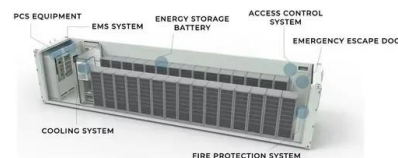

Ground Mounted PV Solar Panel Reinforced Concrete Foundation

A ground mounted solar panel system is a system of solar panels that are mounted on the ground rather than on the roof of buildings. Photovoltaic solar panels absorb sunlight as a source of ...

Mounting Solar Panels on a Wall. A New World of ...

Mounting Harnessing the Sun: Detailed Guide to Installing Solar Panels on a Wall. Installation Tips, Advantages of Vertical Mount and More Home solar energy system owners have traditionally focused on installing panels on ...