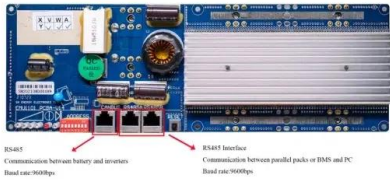

Deye Official Store **10 years warranty**

Solar Roofs

Sika® SolarMount-1 (SSM1) - an aerodynamic, non-penetrating and lightweight mounting system specially designed for the installation of rigid photovoltaic (PV) panels to flat rooftops, covered ...

Ground Mounted PV Solar Panel Reinforced Concrete Foundation

A ground mounted solar panel system is a system of solar panels that are mounted on the ground rather than on the roof of buildings. Photovoltaic solar panels absorb sunlight as a source of ...

Mounting Solar Panels on a Wall. A New World of ...

Mounting Harnessing the Sun: Detailed Guide to Installing Solar Panels on a Wall. Installation Tips, Advantages of Vertical Mount and More Home solar energy system owners have traditionally focused on installing panels on ...