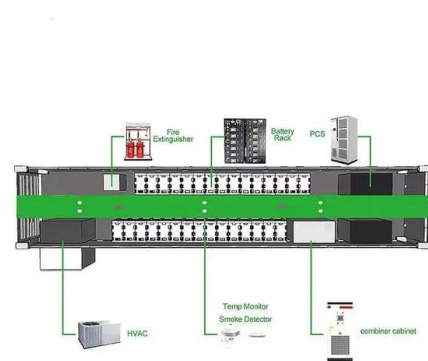

Comprehensive Guide for Solar Panel Mounting ...

Tilt Legs: These are used in adjustable mounting systems to change the angle of the solar panels according to seasonal sun positions. Tracking System Hardware: For advanced solar panel systems that track the ...