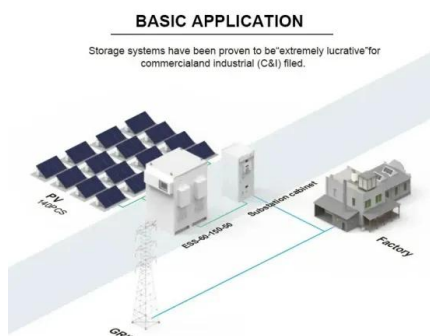

Reviewed: Renogy Adjustable Solar Panel Mount Brackets

The right mounting system can maximize energy generation by ensuring panels are correctly angled to capture the sun's rays, thus optimizing energy output. Renogy's ...