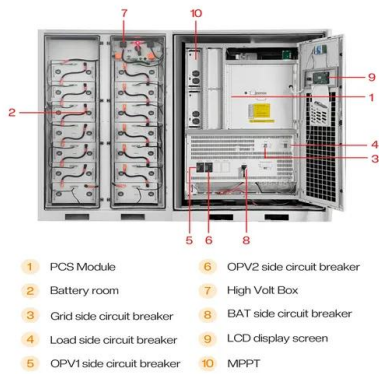

How does the tilt angle of solar panels affect energy output, and ...

Adjustable Tilt and Orientation: SIC Solar mounting systems are designed to provide adjustable tilt angles and orientations, which is particularly important for bifacial solar ...