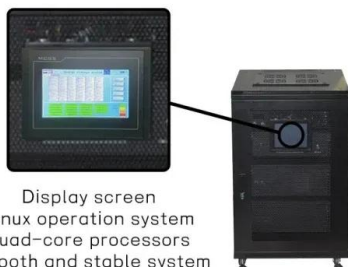

PV Tile Fixing , Stainless brackets , Concrete style roof ...

Slate bracket; Pan tile bracket (best for thin concrete tile roof covering) Marley roof bracket (ideal for this large concrete tiles) Vario 2 bracket (suited to wavy concrete tile covering) Seam roof clamp fixing (metal covered roofs) Roof ...

Display screen
Linux operation system
quad-core processors
smooth and stable system