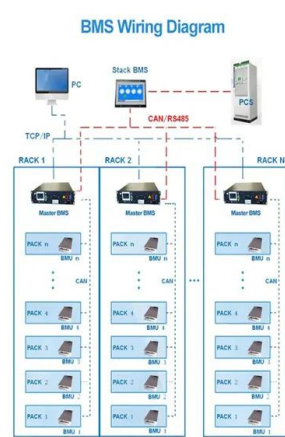

Solar Power System for Roof