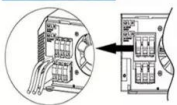

Amazon : Solar Panel Roof Mounts,Solar Panel Bracket Flat Roof...

Specification: Name: Solar Photovoltaic Adjustable Feet Roof Bracket Material: aluminum alloy Installation location: color steel tile roof, cement roof Large wind speed: It is fixed on the ...

Parallel (Parallel operation up to 6 unit (only with battery connected))

AC input wires

AC output wires

Color Steel Tile Fixture Bracket Roof Mounting System

The color steel tile fixture bracket can be used for the installation of the color steel tile roof of the solar photovoltaic power station. Different roof ty