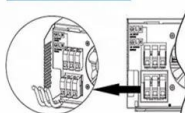

Amazon : Solar Panel Roof Mounts,Solar Panel Bracket Flat Roof...

Specification: Name: Solar Photovoltaic Adjustable Feet Roof Bracket Material: aluminum alloy Installation location: color steel tile roof, cement roof Large wind speed: It is fixed on the ...

Parallel (Parallel operation up to 6 unit (only with battery connected))

AC input wires

AC output wires

Color Steel Tile Fixture Bracket Roof Mounting System

The color steel tile fixture bracket can be used for the installation of the color steel tile roof of the solar photovoltaic power station. Different roof ty