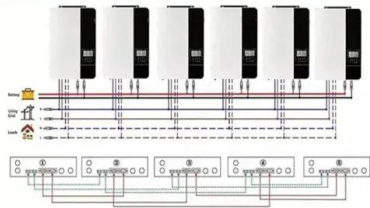

Jiyuan Color Steel Tile Roof Photovoltaic Bracket

Jiyuan Color Steel Tile Roof Photovoltaic Bracket

Classification of photovoltaic brackets

(1) Roof type bracket. Roof bracket is generally divided into three categories: color steel roof bracket, sloping roof (tile roof) bracket and flat roof bracket. Color steel plate ...

Parallel (Parallel operation up to 6 unit (only with battery connected))

AC input wires

AC output wires

Color Steel Tile Fixture Bracket Roof Mounting System

The color steel tile fixture bracket can be used for the installation of the color steel tile roof of the solar photovoltaic power station. Different roof ty

How to install photovoltaic brackets for different types of roofs?

The color steel tile is composed of a thin metal plate wrapped with foam board, and the bracket of the battery assembly cannot be fixed by the traditional method. Need to use ...

Tile Roof stainless steel Solar Panel Mounting Bracket (1pc)

Q325 surface galvanized. Third, the name: stainless steel solar roof hook, photovoltaic bracket accessories. Fourth, use tile surface, color steel tile roof solar panels connected to install. ...