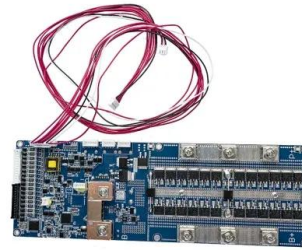

12 Volt Lithium Batteries

KickAss have spent over 10 years on development and designing of our new 12V lithium battery. The KickAss 120AH Lithium Battery has twice the usable capacity of a 120AH AGM battery, making it the best camping battery for long lasting and efficient power generations. A 120AH lithium is equivalent to a 240AH AGM battery, meaning that you can keep your equipment ...

[KickAss Portable Lithium Battery Box & 120Ah](#)

The KickAss Lithium Battery Box is an all-in-one solution to a dual battery setup. Ideal for canopies, caravans & camper trailers with rooftop solar panels.