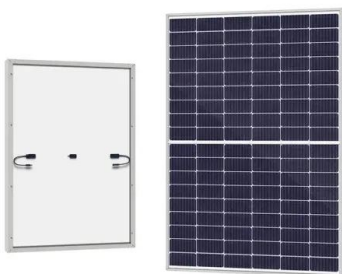

[Solar Panel Lift , Techplus Engineering](#)

PV Module - PV SOL60P-260W; PV Module - PV SOL60S-270W; Greenhouse. Heat Pump For Greenhouse Air Temperature & Humidity Control; Air Sterilisation & Water Purification. UV-C ...