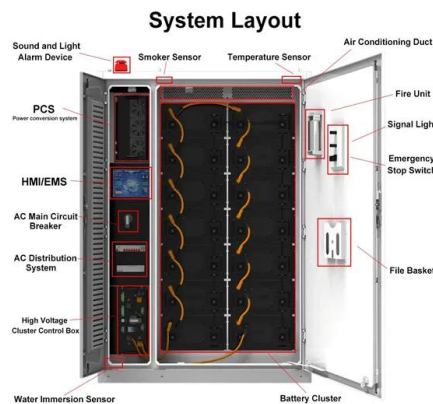

Solar ladder

Our solar panel bridging ladder provides 23cm clearance from roof to underside of stile, and up to 4.6 m free span over the roof - allowing for smooth installation or maintenance of existing PV arrays.

10m 32FT Aluminum Ladder Lift Vertical Cargo Ladder ...

The maximum load is 250kg. 10m Aluminium Alloy Ladder Hoist is suitable for installation of PV panels, PV modules, doors, windows, glass and other building materials. Supplier Homepage Products Solar Panel Lifter Aluminum Alloy ...