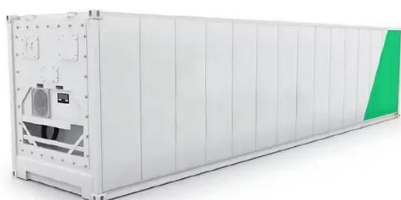

Sunny Health & Fitness LAT Pull Down Attachment ...

Sunny Health & Fitness LAT Pull Down Attachment Pulley System for Power Racks SF-XF9927, Black in Free-Weight Racks. HIGH MAX WEIGHT: Superior build and engineering allow for this Lat Pulldown Attachment to carry up to ...