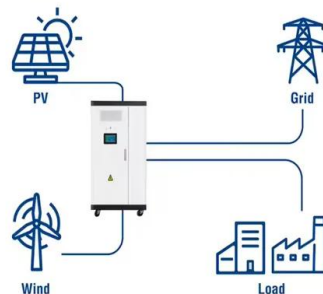

Utility-Scale ESS solutions

Hybrid Inverter & Battery Combo -- MacSell Solar Outlet

Get uninterrupted power during load shedding with our Inverter and Battery Combo. Our combos come with either Lithium Ion Batteries or Deep Cycle Gel Batteries. We stock a wide selection of Brands, Mecer, Luxpower, Fivestar, Svolt, Growatt and many more. Our Inverter and Battery Combo includes the Hybrid Inverter and Battery that are compatible with the system to provide ...