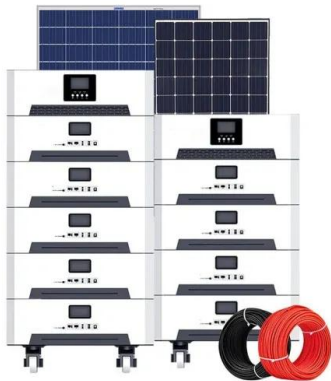

Best portable power stations 2024: Top picks for preparedness

Portable power stations state the actual capacity of the batteries such as 1,024 watt hours. When you plug in your fan or fridge, the energy in the battery must be converted to usable AC through

1600W Output / 3200 Peak 1086Wh Portable Battery ...

The GB1000 Portable Power Station lets you bring clean, quiet, emission-free power wherever you need it - from camping trips, to tailgating parties, to the jobsite and beyond. Safe for use indoors or outside, The GB1000 delivers ...