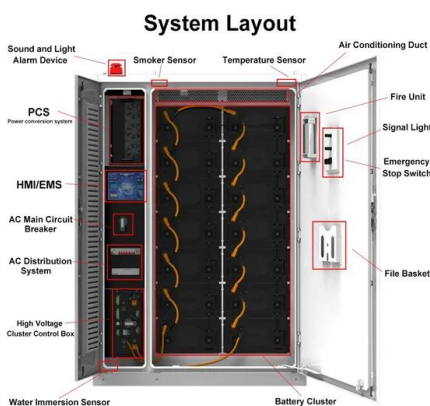

Milwaukee M18 FUEL 16 in. 18V Lithium-Ion Brushless Battery Chainsaw

This MILWAUKEE® Special Buy Kit includes an M18 FUEL(TM) Chainsaw with a free M18 FUEL(TM) Blower. This battery-powered chainsaw has the power to cut hardwoods, is faster than gas, and provides users up to 150 cuts per charge with an M18(TM) REDLITHIUM(TM) HIGH OUTPUT(TM) HD12.0 Battery Pack. This kit also includes an M18 FUEL(TM) Blower, which has the power to ...