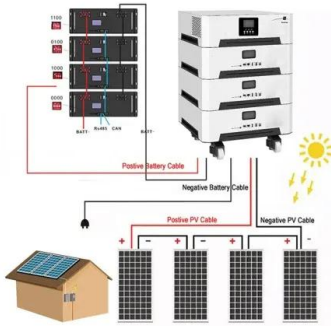

18V 2.0Ah Cordless Chainsaw 25cm , BLACK+DECKER

Cordless 18V Lithium-ion Chainsaw with 25cm cutting width. With optimised balance, comfortable bale handle and lightweight design, the chainsaw is easy to manoeuvre and control whilst cutting. The fade-free lithium-ion battery performance powers through up to

Top 5 Best Battery Chainsaws In 2024 - Cordless ...

1. Best Battery Chainsaws Power Bar Length Price
1. Makita LXT Battery Power Cordless Chainsaw 36V 16? Check Price
  2. Greenworks 16-Inch Cordless Battery Chainsaw 40V 16? Check Price
  3. BLACK+DECKER 10-inch ...

Leading Battery Chainsaws in Australia for 2024

Greenworks is another leader in battery-powered garden tools. Their 40v Li-Ion powered chainsaw features a 16? bar and delivers up to 150 cuts on a single charge. The brushless motor offers more power than brushed motors while also being quieter and requiring

Contact Us

For catalog requests, pricing, or partnerships, please visit:
<https://vdbconstruction.co.za>