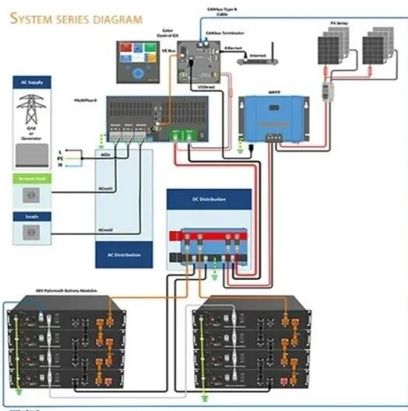

Humans In Space

With more than 20 years of operations in low Earth orbit, we are preparing our return to the Moon for long-term exploration and discovery before taking the next giant leap to Mars. Never has humanity endeavored to simultaneously architect multinational infrastructures in lunar orbit, on the lunar surface, and at Mars -- all while maintaining high-demand government ...