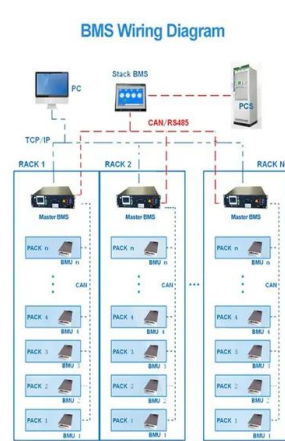

SkyView Virtual Observatory

SkyView is a Virtual Observatory on the Net generating images of any part of the sky at wavelengths in all regimes from Radio to Gamma-Ray. Note on star names purchased from commercial services: We are not affiliated with any such service and can only help you visualize a region of sky.

Webb

5 ???· Sky Map Details Background: Two Micron
All Sky Survey Field of View: 30 arcminutes
Coordinates: +00 00 00.00 +00 00 00.0 Sky Map
Details October 29, 2024 October 30, 2024
October 31, 2024 November 1, 2024 November
2, 2024 November 3, 2024 12am

Contact Us

For catalog requests, pricing, or partnerships, please visit:
<https://vdbconstruction.co.za>