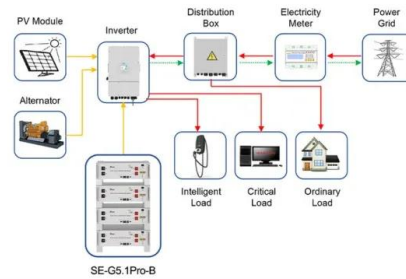

Huawei Inverters , Solar PV Inverter Supplier UK

Huawei. Segen is proud to offer Huawei inverters, which have become the global supplier of PV inverters. Huawei Technologies is a multinational corporation headquartered in Shenzhen, ...

Application scenarios of energy storage battery products