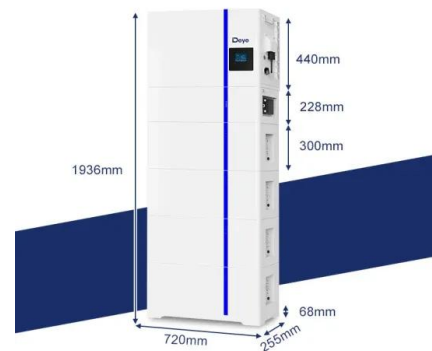

ESS

[LONGi Solar LR6-72BP-360M (360W) Solar Panel](#)

This page contains information about the LONGi Solar LR6-72BP-360M (360W) solar panel. To compare this to other PV modules, click here. DC Electrical Characteristics. STC Power ...

[LONGi 360W Solar Panel 72 cell LR6-72PH](#)

Longi LR6-72PH 360W PV Module is a high efficiency, monocrystalline 72-cell module, with excellent electrical and solid structural performance. These modules feature clear 40 mm ...