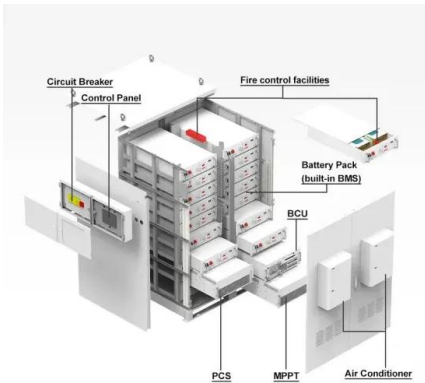

Longi 430W Hi-Mo Explorer Full Black Solar Panel

The Longi 430W full black solar panel is a high-quality solar panel with a sleek all-black finish. Made up of 108 mono-crystalline cells, this panel offers excellent performance with an ...