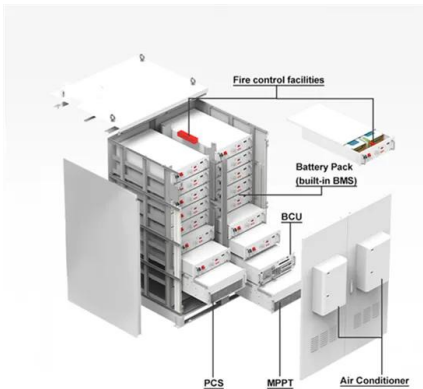

Longi LR5-66HPH-505M, 505W monofacial solar panel

Longi LR5-66HPH-505M, 505W monofacial solar panel. $261.00. Model Number: 11-836. Maximum quantity exceeded. Longi - LR5-66HBH-505M - Monofacial. Size and Type: ...