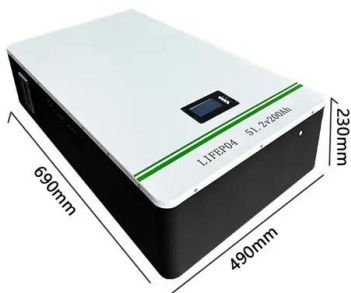

...

Pilot-12 Lite CPAP Battery Backup Power Supply for DreamStation 2

Compatible with Philips Respironics and DeVilbiss, the Pilot-12 Lite Battery by Medistrom is ideal for powering up your 12V PAP machine where the main power is unavailable. Use it when camping, on road and air travel, and at home when a power outage occurs.

[Medistrom Pilot 12 Plus Lite CPAP Battery](#)

New Medistrom(TM) Pilot-12 Lite - revolutionary small Backup Power Supply/ Portable Travel Battery for Philips Respironics, DeVilbiss, and other 12V PAP Devices. Compatible with Phillips Respironics S60 System One - Phillips Respironics Dreamstation - DeVilbiss IntelliPAP devices - HDM Z1 Auto Pilot 12 User Guide

PILOT-12 LITE Backup Power Supply/CPAP Battery

Introducing the new Pilot-12 Lite - revolutionary small Backup Power Supply/ Portable Travel Battery for Philips Respironics, DeVilbiss, and other 12V PAP Devices. The Pilot-12 Lite is compatible with: Phillips Respironics ...