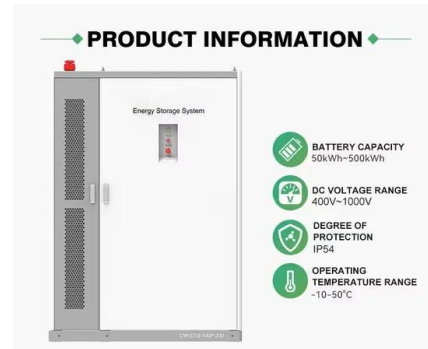

Dynamic Charge System from Monster Marine Lithium Batteries

The Dynamic Charge System is Monster Marine Lithium's new charging system that is custom designed, custom built, & with thousands of hours of on the water testing it is ...