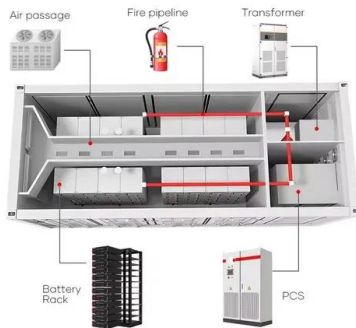

Dynamic Charge System from Monster Marine Lithium Batteries

The Dynamic Charge System is Monster Marine Lithium's new charging system that is custom designed, custom built, & with thousands of hours of on the water testing it is ...