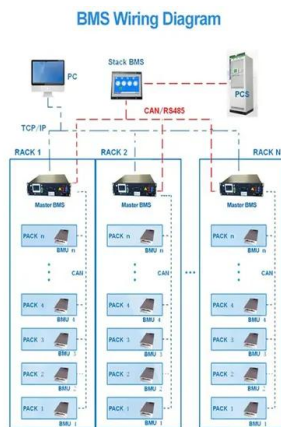

stood the test of time. And some of my all-time favorite vintage tools were made by Montgomery Ward under the Powr Kraft brand starting [...]