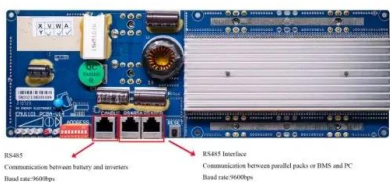

Plug-In Solar 5.72kW (13 Panel) New Build In-Roof (BIPV) Solar Power

The Solar Panel The 5.72kW (5720W) (17 Panel) DIY Solar Power Kit with Fastensol Trays (for Ground or Flat Roof) Flat Roof DIY Solar Kits, Plug In Solar, Self Install DIY Solar Kits. ...

[Integrated Solar Panels: In Roof PV](#)

choice of solar panel is down to the customer - option to use standard solar panels or high efficiency solar panels; robust design allows use in areas with heavy wind and snow loads (5,400Pa in pressure load and 3,460Pa in wind ...

[Home . Solar Energy Store Ltd](#)

9 x Solar PV Panel Full Kit (integrated) - MEDIUM £ 2,350.00 Add to basket; 8 x Solar Panel PV Full Kit (on-roof) CHEAP 1 £ 1,450.00 Add to basket; 8.0kW Solar PV Full Kit (ground / flat ...

[Solar Panel Mountings . Brackets . Fixings](#)

Everything you need to buy solar panel mountings, fixings, brackets and rails are available from CEF. Perfect for roof, ground or wall mounted solar panels. Free next day delivery available. ...