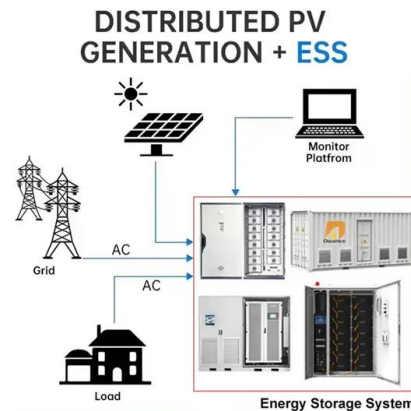

Solar roof flashing kits , Suit all roof types 2

Solar panel batteries; Solar energy spare parts; Special offers; About Contact Account Articles , ? ? 01646 600151. ? 01646 600151. ? Search 21146. Login / ...