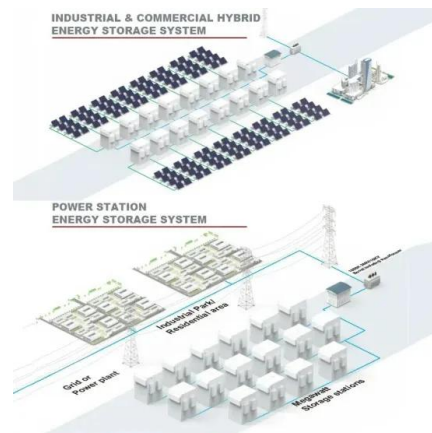

Alpha Centauri: Facts about the stars next door , Space

Alpha Centauri is a star system with components 4.2 to 4.4 light-years from Earth and comprises three stars. It is the closest star system to the solar system, and one of its stars