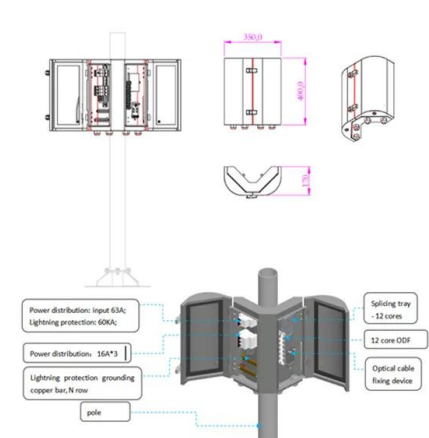

DUOTTS C29 Electric Bike, 29" E-Mountain Bike with 48V 15Ah ...

Shop DUOTTS C29 Electric Bike, 29" E-Mountain Bike with 48V 15Ah Removable Battery & 250W Powerful Motor, Professional 21-Speed with LCD Display, Electric Commuter Bicycle for Adults Men and Women. Free delivery and returns on all eligible orders.

Heybike 48V 15Ah Lithium-Ion Battery Bikes for Ranger

Heybike Mars 2.0 Electric Bike for Adults with 600Wh Removable Battery, Peak 1200W Motor, and 28MPH Top Speed, UL Certificated Folding Electric Bicycle with 20" x 4" Fat Tire and Full Suspension $999.00 $ 999 . 00