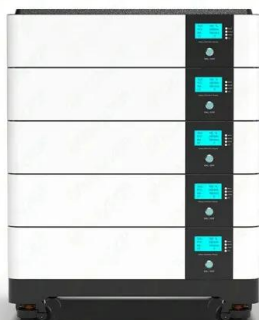

HITWAY Electric Bike 48V 15Ah, 750W 26" 4.0 Fat ...

[Large-capacity battery, super endurance]
HITWAY electric bicycles are powered by a removable 48V 15Ah lithium-ion battery. The driving range after a full ...

Joyisi Ebike Battery 48V 15AH 18AH Electric Bike Battery with ...

Amazon : Joyisi 48V 15AH Ebike Battery, Electric Bike Battery with Charger and BMS Protection Board for 1000W 750W 500W 350W Bafang and Other Ebike Motor (Black) : Sports & Outdoors No Additional Cost: You pay nothing for repairs - parts, labor

DUOTTS C29 Electric Bike, 29" E-Mountain Bike with 48V 15Ah ...

Shop DUOTTS C29 Electric Bike, 29" E-Mountain Bike with 48V 15Ah Removable Battery & 250W Powerful Motor, Professional 21-Speed with LCD Display, Electric Commuter Bicycle for Adults Men and Women. Free delivery and returns on all eligible orders.

Heybike 48V 15Ah Lithium-Ion Battery Bikes for Ranger

Heybike Mars 2.0 Electric Bike for Adults with 600Wh Removable Battery, Peak 1200W Motor, and 28MPH Top Speed, UL Certificated Folding Electric Bicycle with 20" x 4" Fat Tire and Full Suspension $999.00 $ 999 . 00