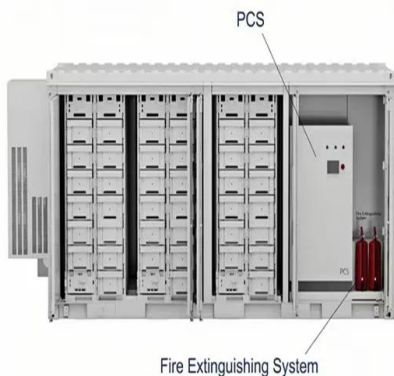

Lepro Solar Security Lights, Outdoor Motion Sensor Solar Lights ...

Lepro Solar Security Lights, Outdoor Motion Sensor Solar Lights with Separate Solar Panel, 3 Adjustable Head, 72 LED 270° Wide Angle, [Upgraded Solar Security Lights] The solar ...