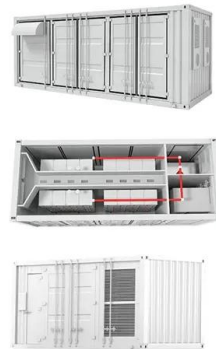

Solar Flood Lights Outdoor 100 W 128LED, Remote Control and ...

About this item . Outdoor Solar Spotlight: Set of 128 LEDs with 100 W + Photovoltaic Panel with 5.0 A battery designed for indoor and outdoor lighting up to 90 meters, with remote control, 4 ...