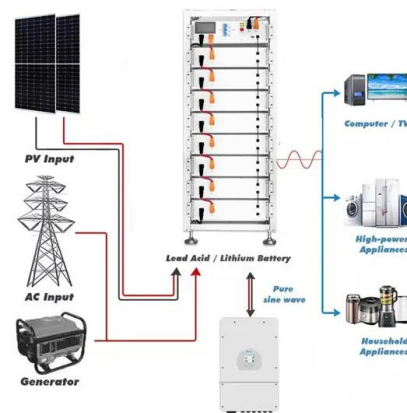

OpenSolar Support Team: Expert Assistance and ...

Access live help, instructional videos, and comprehensive articles from OpenSolar's expert team to maximize your solar business efficiency. Features. Accurate 3D design; Dynamic Solar Proposals; Shop; CashFlow (NEW) ...