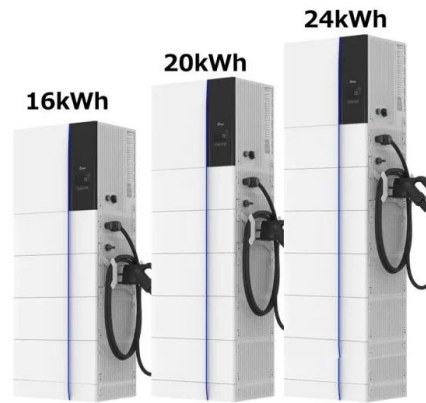

PC Power Supply Calculator - PSU Wattage Calculator , Newegg

The power supply calculator will help you multiply the total amperage (amps) drawn by all components by the total voltage (volts) they need. The result will give you the total wattage ...