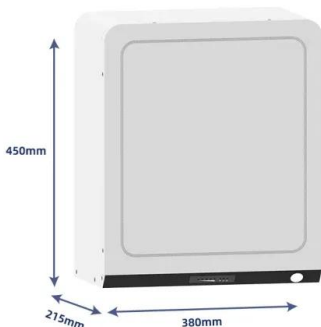

Amazon : SureFire Stove Sentry 512 For Pellet Stoves, ...

The Surefire 512 Stove Sentry is an innovative power station specifically designed to operate wood pellet stoves and coal stoker heaters. When properly installed, it will provide the user many years of service, and will render the user's heating appliance immune to