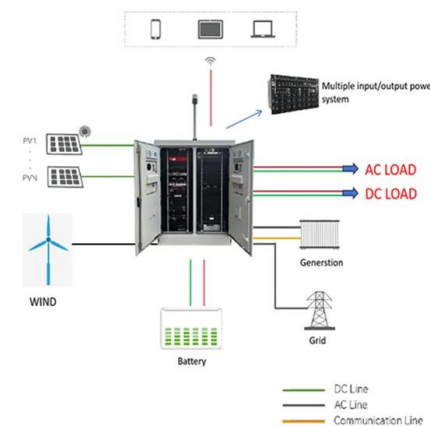

Harman Backup Battery Options: How to Your Stove During a Power ...

Harman Backup Battery Options: How to Your Stove During a Power Outage Like Comment Share 27 · 3.5K views Forge & Flame s S d e o n r p o t g 4 1 O a 9 t 3 4 7 l 4 b 2 9 2 m c u 7 o , t 9 9 l 7 ...