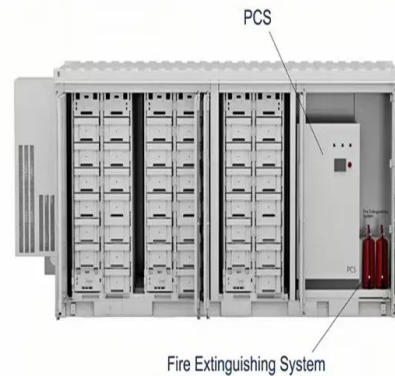

130W 260W 520W 12V 1/2/4-Panel Off Grid Solar Kits

ECO-WORTHY 130 Watt 12V Flexible Mono solar panel is backed by 25-year linear power guarantee. The updated 30A/40A solar charge controller is suitable for Sealed, GEL, Flooded, Li batteries. ECO-WORTHY 130W 260W 520W ...

[What are Good Photovoltaic Panel Prices?](#)

Astroenergy 260 watt panel: $200 ($0.77 per watt) as of July 2017; LG 280 watt panel: $260 ($0.93 per watt) as of July 2017; SolarWorld 295 watt panel: $300 ($1.02 per watt) as of July 2017; Panasonic 330 watt panel: ...

Contact Us

For catalog requests, pricing, or partnerships, please visit:
<https://vdbconstruction.co.za>