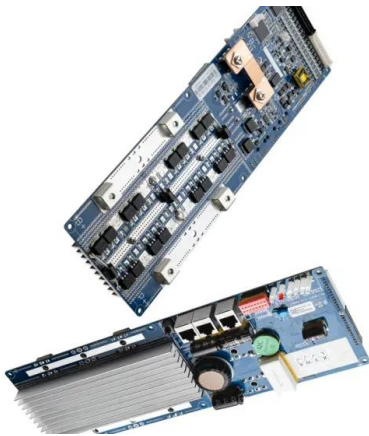

Panel Fotowoltaiczny 375w

Panel Fotowoltaiczny 375w na Allegro.pl - Zróżnicowany zbiór ofert, najlepsze ceny i promocje. Wejdz i znajdź to, czego szukasz! MODUL FOTOWOLTAICZNY 375W Ja Solar panel ...

[UKSOL , The British Solar PV Module Producer](#)

Britain's leading Solar PV panel exporter. UKSOL produces high quality Solar PV modules with a 30 year warranty. UKSOL is an export champion for the British Government and have recently ...