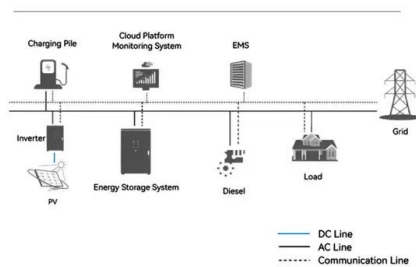

System Topology

WAAREE 540Wp 144 Cells 24 Volts Mono PERC Solar Module

Weight: 27.50 KGS. Width: 113.30 (cm) Height: 227.20 (cm) Depth: 3.50 (cm) Minimum Purchase: 144cell 540watt mono Perk solar panel. Posted by Birbal yadav on 31st Aug ...

Sunrise , M10 144cells 545-565W , Solar Panel Datasheet , ENF Panel ...

Sunrise Energy Co., Ltd. Solar Panel Series M10 144cells 545-565W. Detailed profile including pictures, certification details and manufacturer PDF