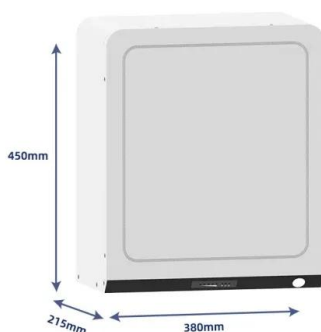

Sun Simulator , Solar Module Testing Machines , Horad

Vertical Sorting Machine A vertical sorting machine is an automatic module sorter for sorting and sequencing of PV modules. The sorting machine supports flat and vertical sorting according to ...