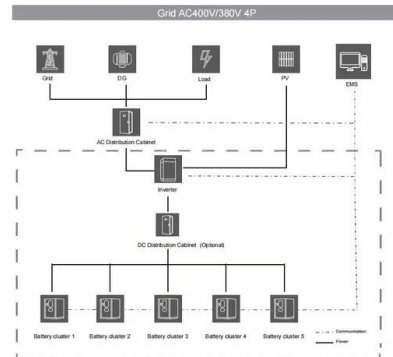

Solar PV slate mounting brackets , P1000373 , K2 type

It literally takes seconds to assemble the fixing rails for a permanent solar panel structure using these parts. Fixing screws click on picture for screws: that provide energy for 230v grid ...