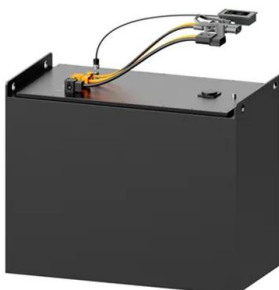

Hyundai DG Series 410W All-Black Solar Panel , HiE-S410DG(FB)

Hyundai DG Series 410W All-Black Solar Panel The Hyundai DG Series 410W all-black solar panel utilises highly efficient G12 PERC Shingled Technology to maximise the solar energy ...