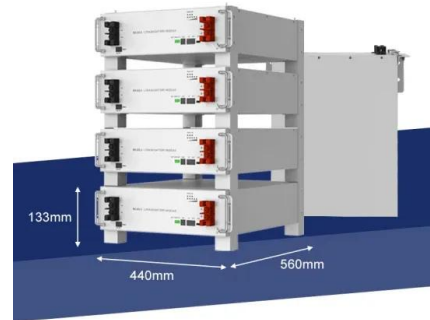

Solar assist panel , 60 watt , Hotline Electric Fencing

Feeders Drinkers Netting & Kits Other Products
Hotline 60 watt solar panel for water pump system. Item No. 47SP60W-S. 60 watt solar assist panel for solar water pump system ONLY.

...