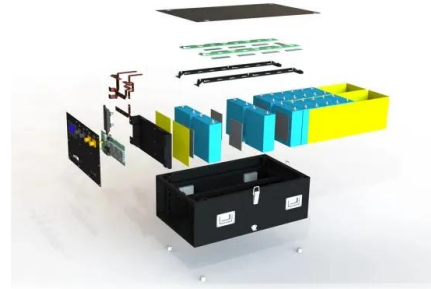

Sharp ...

180W Monocrystalline Black Semi-Flexible Fibreglass Solar Panel

Solar cell type: Monocrystalline Nominal power: 180W Max-power voltage: 20.5V DC Max-power current: 8.79A Open circuit voltage: 24V DC Short circuit current: 9.22A Panel size: 1470 (L) x ...

Getting started

Follow the simple step-by-step process to install Enphase IQ Microinverters and IQ Cables on the roof. Position the Enphase IQ Cables. Install an AC branch circuit junction box/isolator. Attach ...

How To Choose And Use Solar Panel Junction Box?

The common heat dissipation design is to install a heat sink. However, the installation of a heat sink does not completely solve the problem of heat dissipation. The junction box works with the solar panel, so it has ...