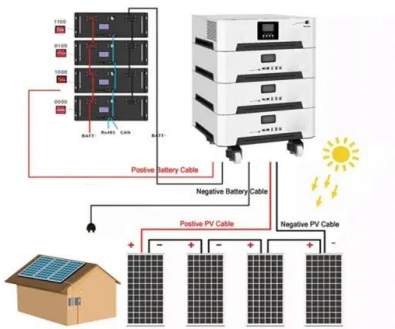

Calculating the Kilowatt Hours Your Solar Panels Produce (Solar Panel ...

Typically, a modern solar panel produces between 250 to 270 watts of peak power (e.g. 250Wp DC) in controlled conditions. This is called the 'nameplate rating', and solar ...