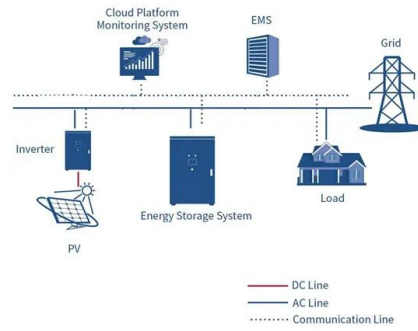

[Inverter 48V 220V 10000W Pure Sine](#)

It mirrors similar models, such as the 'inverter 12v 220v pure sine 12000w', 'inverter 48v 220v pure sine', and 'inverter 10000w 12v 220v pure sine', in their ability to produce a clean, ...

10 Best 10000 Watt Solar Generators Reviewed (Updated 2021)

The latest model of this generator is everything you need in a solar power generator, and this is not an overstatement but rather a fact looking at the features and ...