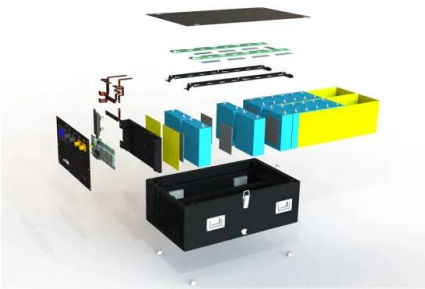

Star Atlas

The Star Atlas shows a 360 degree view of the night sky for any given location and time up to an elevation of 60 degrees. The application shows stars down to a magnitude of 5 along with all the planets. You can use your mouse to click and drag the screen around

Discover What the Solar System Looked Like on the ...

SpaceTime Coordinates brings a personalized depiction to the great expanse of space by calculating the exact position of the planets on the day of your birth. "On any given date, the Solar System was organized in a ...

Planets in Order From the Sun , Pictures, Facts, and

Beyond Neptune is the 'trans-Neptunian region', which is where Pluto and several other dwarf planets are found. To date, this region is largely unexplored. As mentioned above, a dwarf planet is in direct orbit of the Sun and has enough gravity to pull its mass into

TheSkyLive: A Complete Guide to the Solar System and the

2 ???· TheSkyLive offers comprehensive information about the most interesting celestial objects, and a set of tools designed to support the exploration and observation activities for astronomy enthusiasts at every skill levels The ZHR value refers to the Zenithal Hourly Rate, i.e. the average number of meteors an individual observer could see in an hour, assuming ...