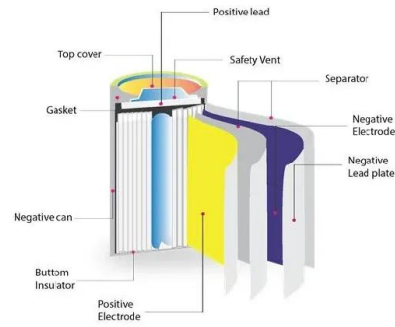

MIKOLO K3 Power Rack

Enhance your home gym with the Mikolo K3 Power Rack. Built for strength and versatility, this durable rack offers a wide range of exercises for a full-body workout. Elevate your fitness routine today. 1400lbs Squat Rack with Cable Crossover, Workout Cage with J-Hook, Band Peg.

Contact Us

For catalog requests, pricing, or partnerships, please visit:
<https://vdbconstruction.co.za>