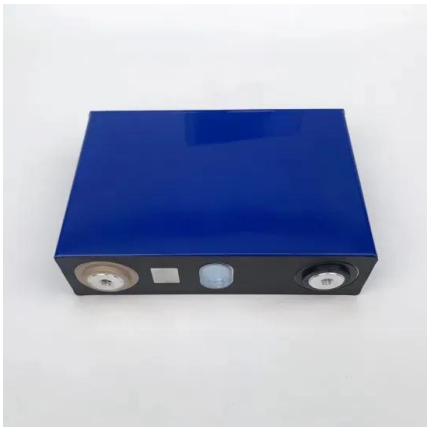

Oracle ® Rack Cabinet 1242 Power Distribution Units User's Guide

Press the Reset button with a paper clip. Provides specifications and describes how to install, administer, and service the power distribution units designed for Oracle's Oracle Rack ...