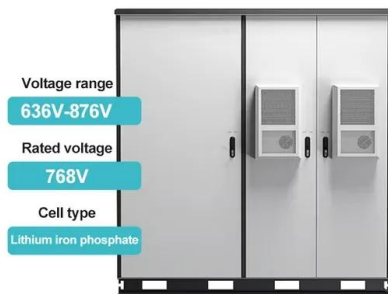

Indonesia's Leading Cloud PMS

Power Pro Cloud diperkenalkan pada saat pameran FHI 2015. Power Pro Cloud bukanlah program versi sebelumnya yang hanya diganti nama, tetapi ditulis ulang dengan mengikuti standar yang diperlukan untuk berjalan di cloud, seperti ...