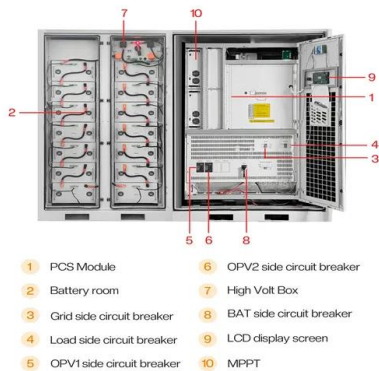

Types of PA System: A Comprehensive Guide for 2024

1. Portable PA System Compact and easy to transport, portable PA systems are a go-to for performers and speakers on the move. These systems often have wired and wireless options, including microphones and sometimes built-in battery power. Ideal For: Street performers, small venues, presentations, and outdoor events.