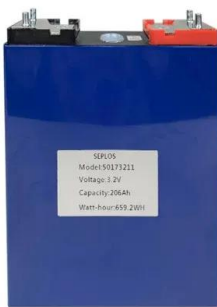

[PA amplifiers buying guide](#)

You'll find PA power amplifiers at the heart of pretty much any serious professional live sound system. Their job is simple: to amplify incoming sound signals from your mixer and drive them through passive PA loudspeakers. PA ...

- ☒ LIQUID/AIR COOLING
- ☒ INTELLIGENT INTEGRATION
- ☒ PROTECTION IP54/IP55
- ☒ BATTERY /6000 CYCLES