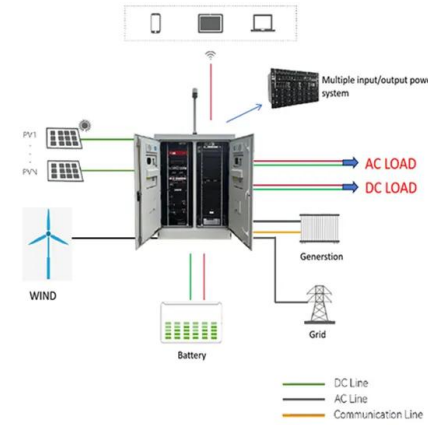

- IP65/IP55 OUTDOOR CABINET
- OUTDOOR TELECOM CABINET
- OUTDOOR ENERGY STORAGE CABINET
- 19 INCH

Worcester's goals for green energy needs more ...

As for the city's electricity aggregation program, Conna said it's important to get more residents signed up for the 100% renewable energy option. Worcester has a contract with Houston-based