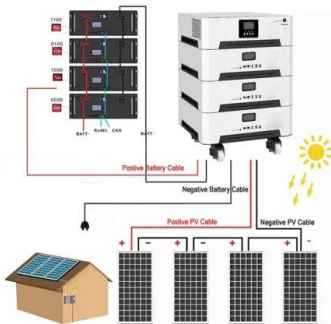

Springfield and Worcester used as examples of progress towards

The report itself admits that it is "not an exhaustive survey" but hopes to illustrate ways that action at the local level can accelerate Massachusetts' progress toward 100% renewable energy.

Worcester Bosch Group

4 ???· Worcester, Bosch Group is one of the UK's leading manufacturers of high-efficiency gas, oil-fired and LPG boilers for the domestic and specification market. Dedicated to energy efficient and sustainable heating solutions and in line with the Government's policy on

Rollings Renewables Ltd, Worcester , Solar Energy

Find Rollings Renewables Ltd in Worcester, WR6. Get contact details, videos, photos, opening times and map directions. Search for local Solar Energy near you on Yell.

- ☒ IP65/IP55 OUTDOOR CABINET
- ☒ OUTDOOR TELECOM CABINET
- ☒ OUTDOOR ENERGY STORAGE CABINET
- ☒ 19 INCH