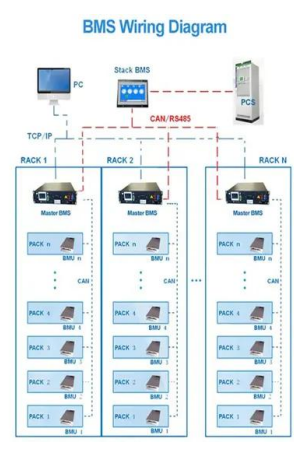

WORCESTER RENEWABLE ENERGY LIMITED

More for WORCESTER RENEWABLE ENERGY LIMITED (07355046) Registered office address Bond House Link Business Centre, Howsell Road, Malvern, Worcestershire, WR14 1UQ Company status Active Company type Private limited Next accounts made

Biomass Boilers

Worcester Renewable Energy Ltd 6.17 miles away , Bond House, Link Business Centre, Howsell Road, Malvern WR14 1UQ Welcome to Worcester Renewable Energy Ltd, a company that specializes in providing a wide range of renewable energy technologies