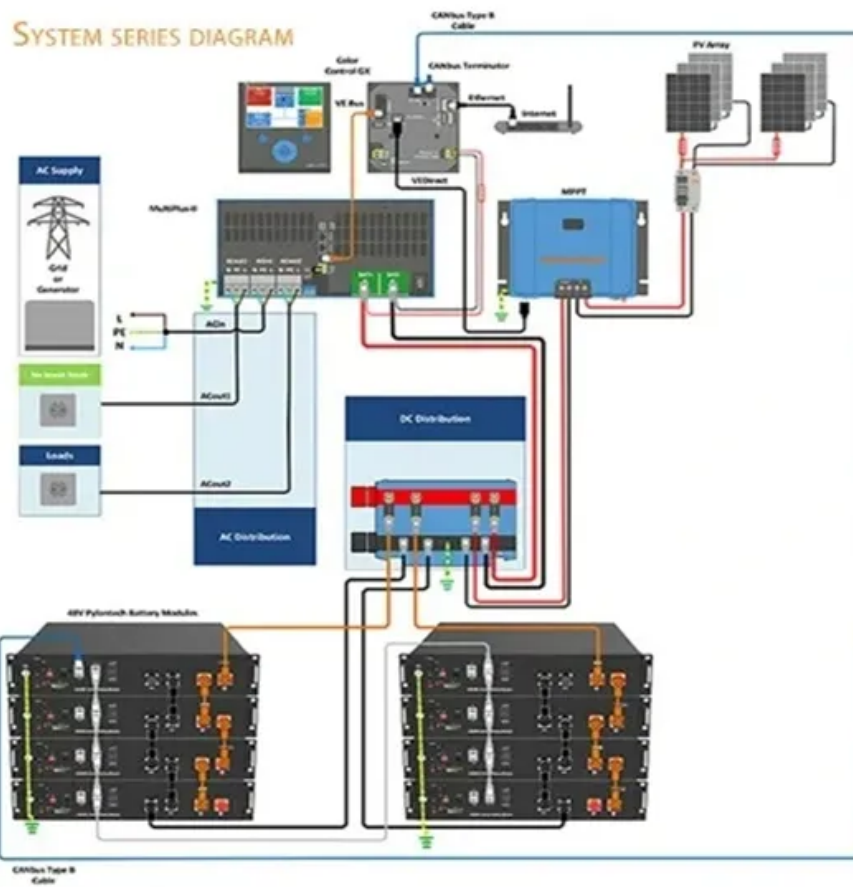

Renewable energy worcester