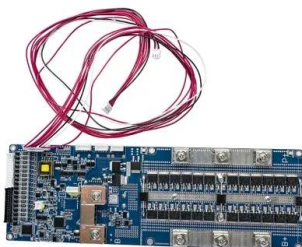

System Gen 2.0 Stackable Tool box, Durable Power Tool Case, and Compact Organizer (4.9 /

[RIDGID Tool Boxes (7 products)](#)

RIDGID 2.0 Pro Gear System Power Tool Case (552) $54 And 98 Cents / each Add To Cart Shop Packages Free Delivery Not Sold in Stores Add To Cart Compare 2.0 Pro Gear System Power Tool Case RIDGID 22-Inch Pro Box Tool Bin in Black (1077) $49

Reviews for RIDGID 2.0 Pro Gear System 22 in. XL 4 Drawers Modular Tool

Read page 1 of our customer reviews for more information on the RIDGID 2.0 Pro Gear System 22 in. XL 4 Drawers Modular Tool Box Storage. This four-drawer case provides fantastic heavy-duty portability which allows for ease of access to your desired items no

Reviews for RIDGID Pro Gear System Gen 2.0 Stackable ...

Read page 1 of our customer reviews for more information on the RIDGID Pro Gear System Gen 2.0 Stackable Durable Compact Power Tool Box With Secure Hang Mounts. 3.5 Stars, 5 if the two issues were fixed! Pros: great size, fast and easy to attach boxes on